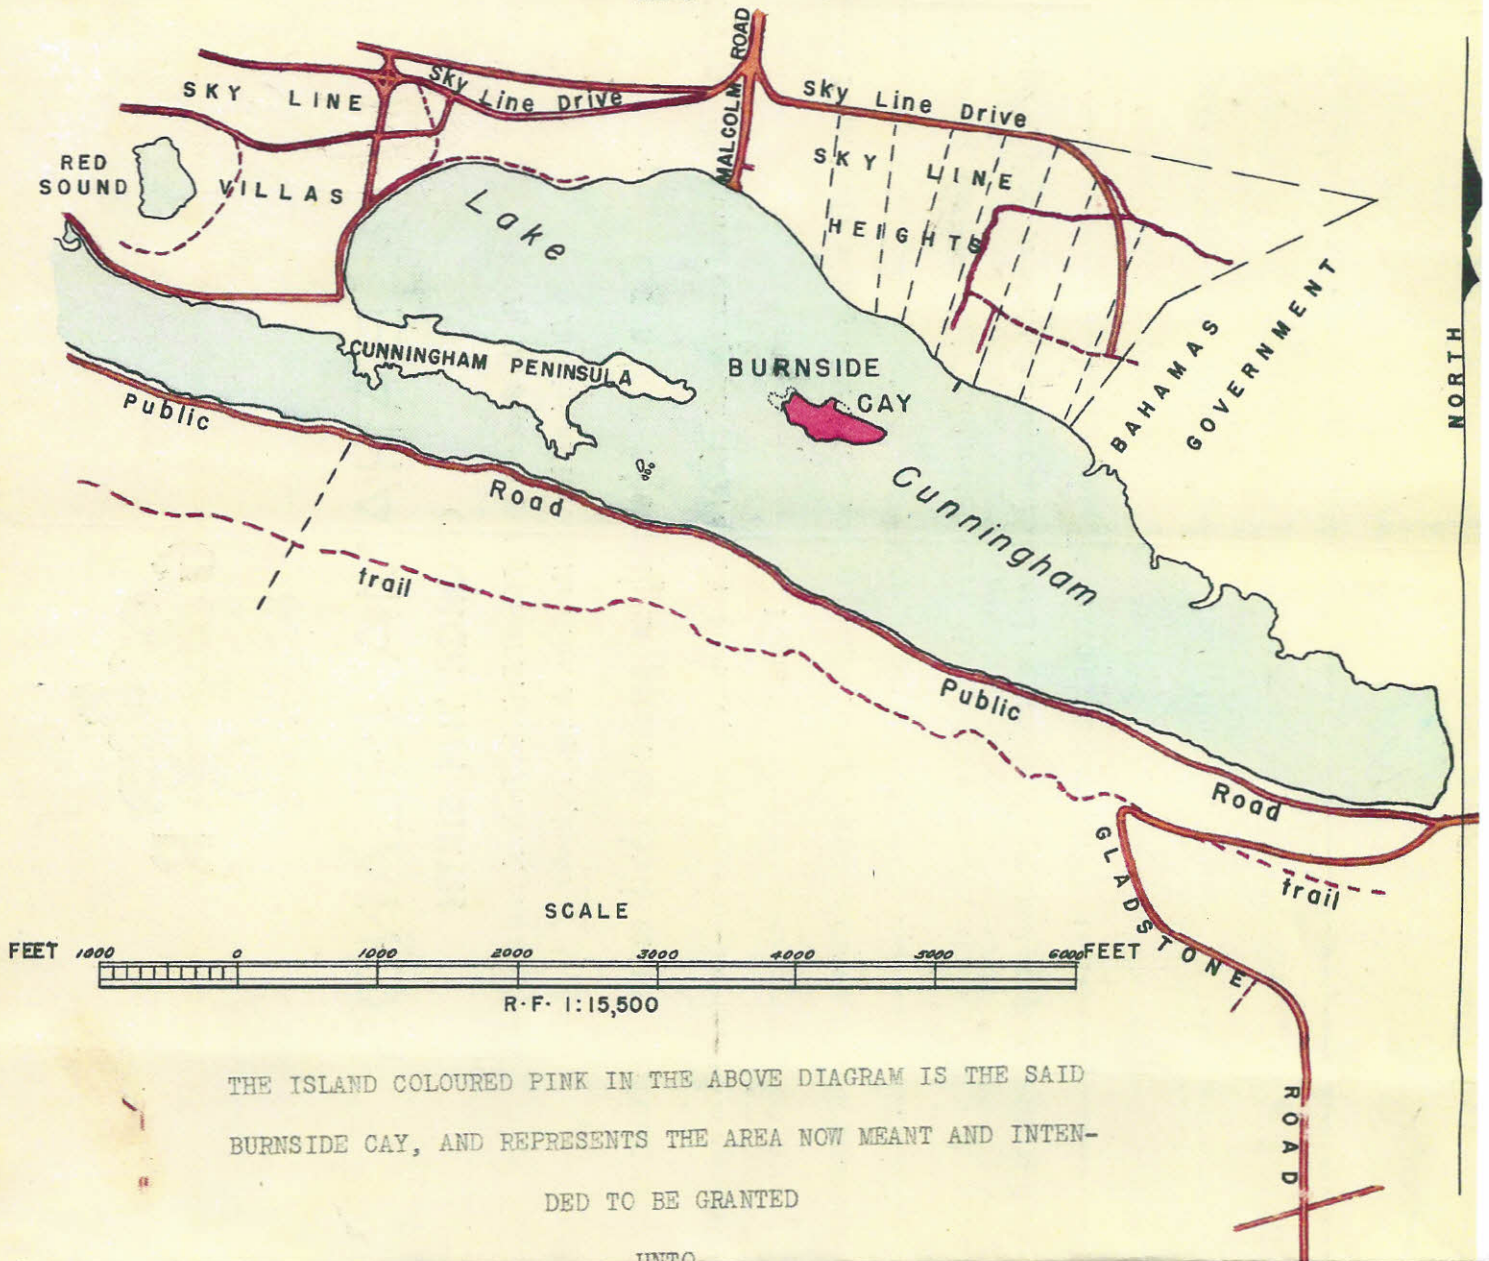

D I A G R A M  
 SHEWING  
 THE ISLAND KNOWN AS BURNSIDE CAY  
 SITUATE  
 IN LAKE CUNNINGHAM IN THE WESTERN DISTRICT OF  
 NEW PROVIDENCE

AREA = 3.2 ACRES

THE ISLAND COLOURED PINK IN THE ABOVE DIAGRAM IS THE SAID  
 BURNSIDE CAY, AND REPRESENTS THE AREA NOW MEANT AND INTEN-  
 DED TO BE GRANTED